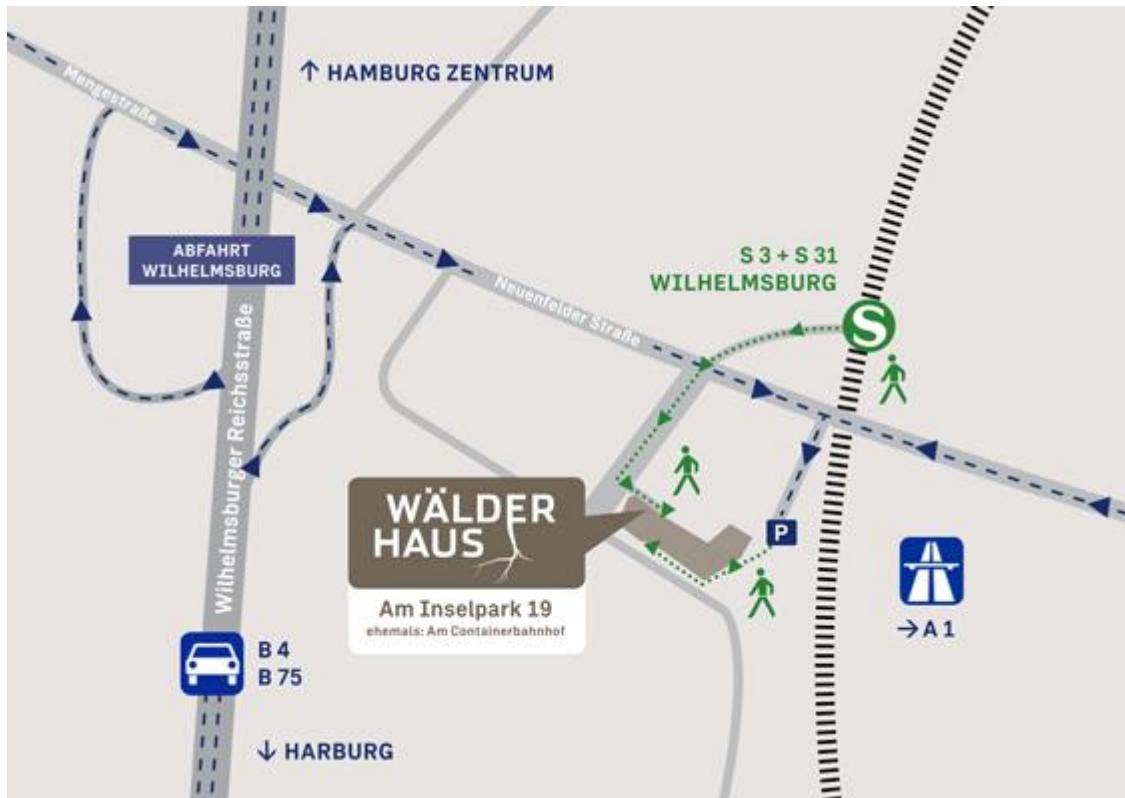

If you intend to take the tram, please follow the yellow signs to find the entrance to the Wälderhaus.

Address:

Wälderhaus
Am Inseipark 19,
21109 Hamburg